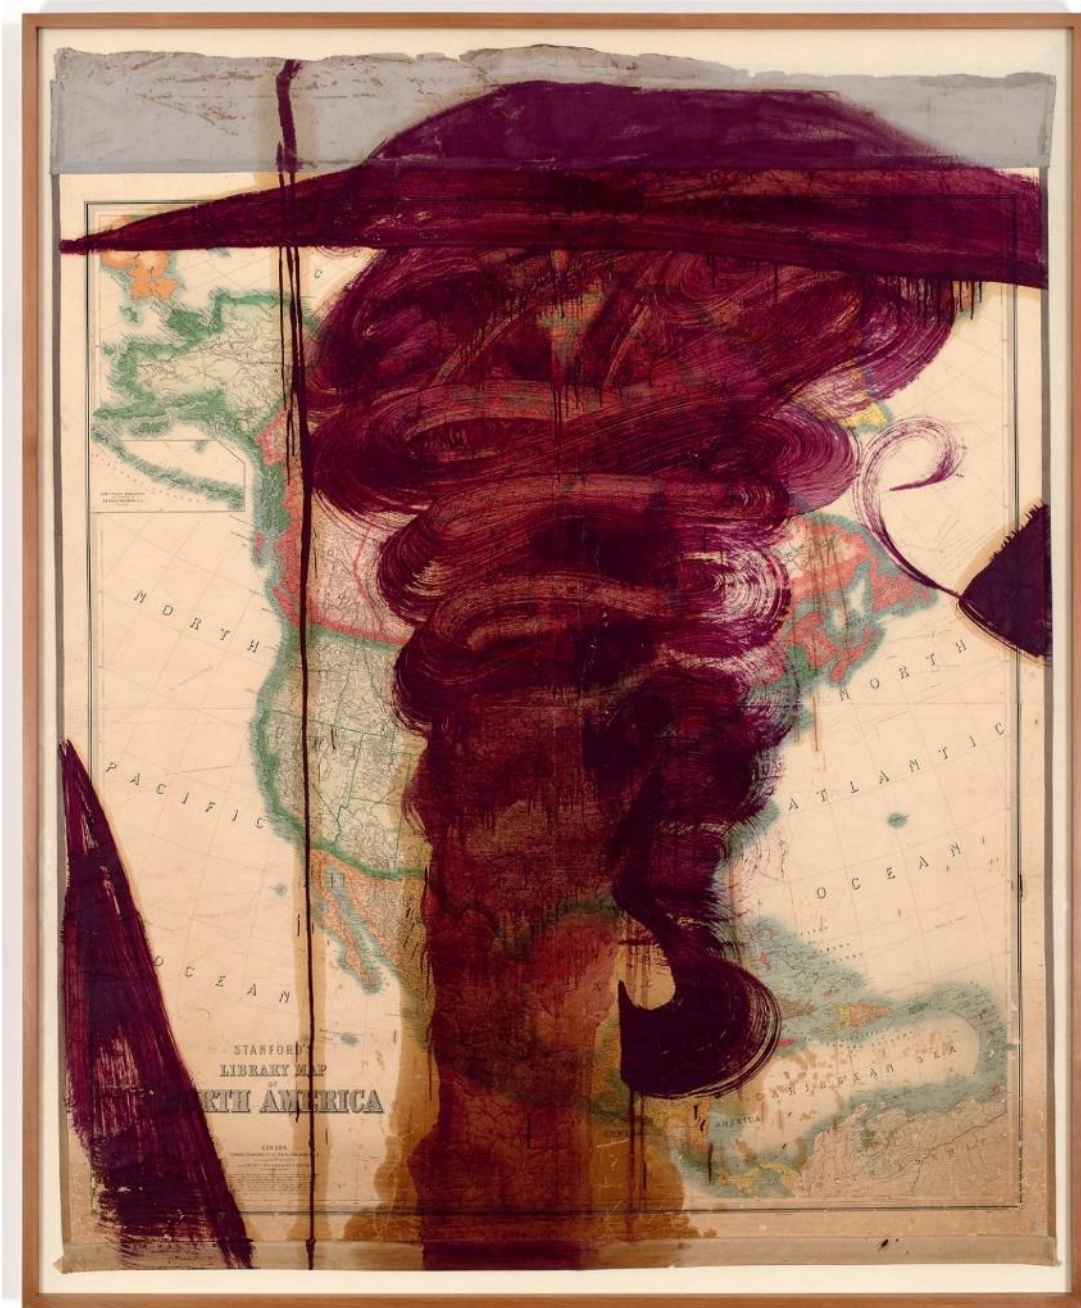

SPERONE WESTWATER
257 Bowery New York 10002
T + 1 212 999 7337 F + 1 212 999 7338
www.speronewestwater.com